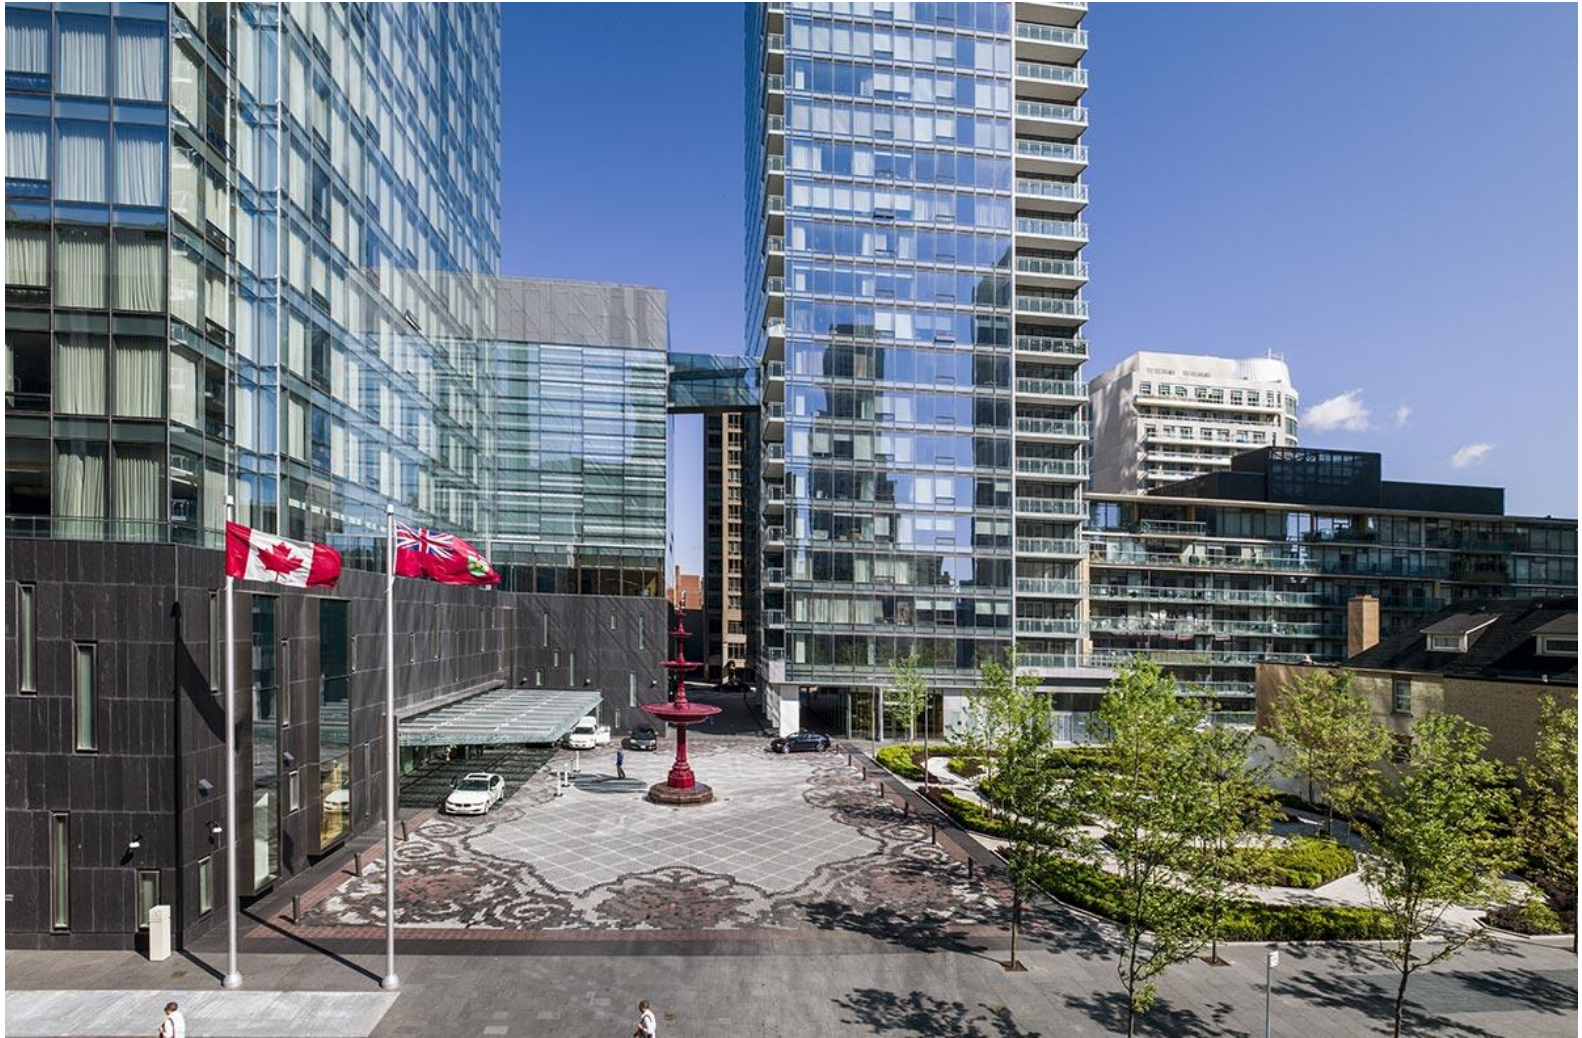

TORONTO (ONTARIO), CANADA

2006-2012

YORKVILLE EMBODIES THE *DIALECTIC* BETWEEN THE 19th AND THE 21st CENTURY

Traditional + Contemporary

Neighborhood Scale + Hyper-urban Scale

Victorian Home + Modern Skyscraper

***DIALECTIC:** the contradiction between two conflicting forces viewed as the determining factor in their continuing interaction.*

HOTEL LOBBY

URBAN CARPET

ROSE GARDEN

FIREHALL

PUBLIC LIBRARY

PUBLIC PARK

NOZZY PARK