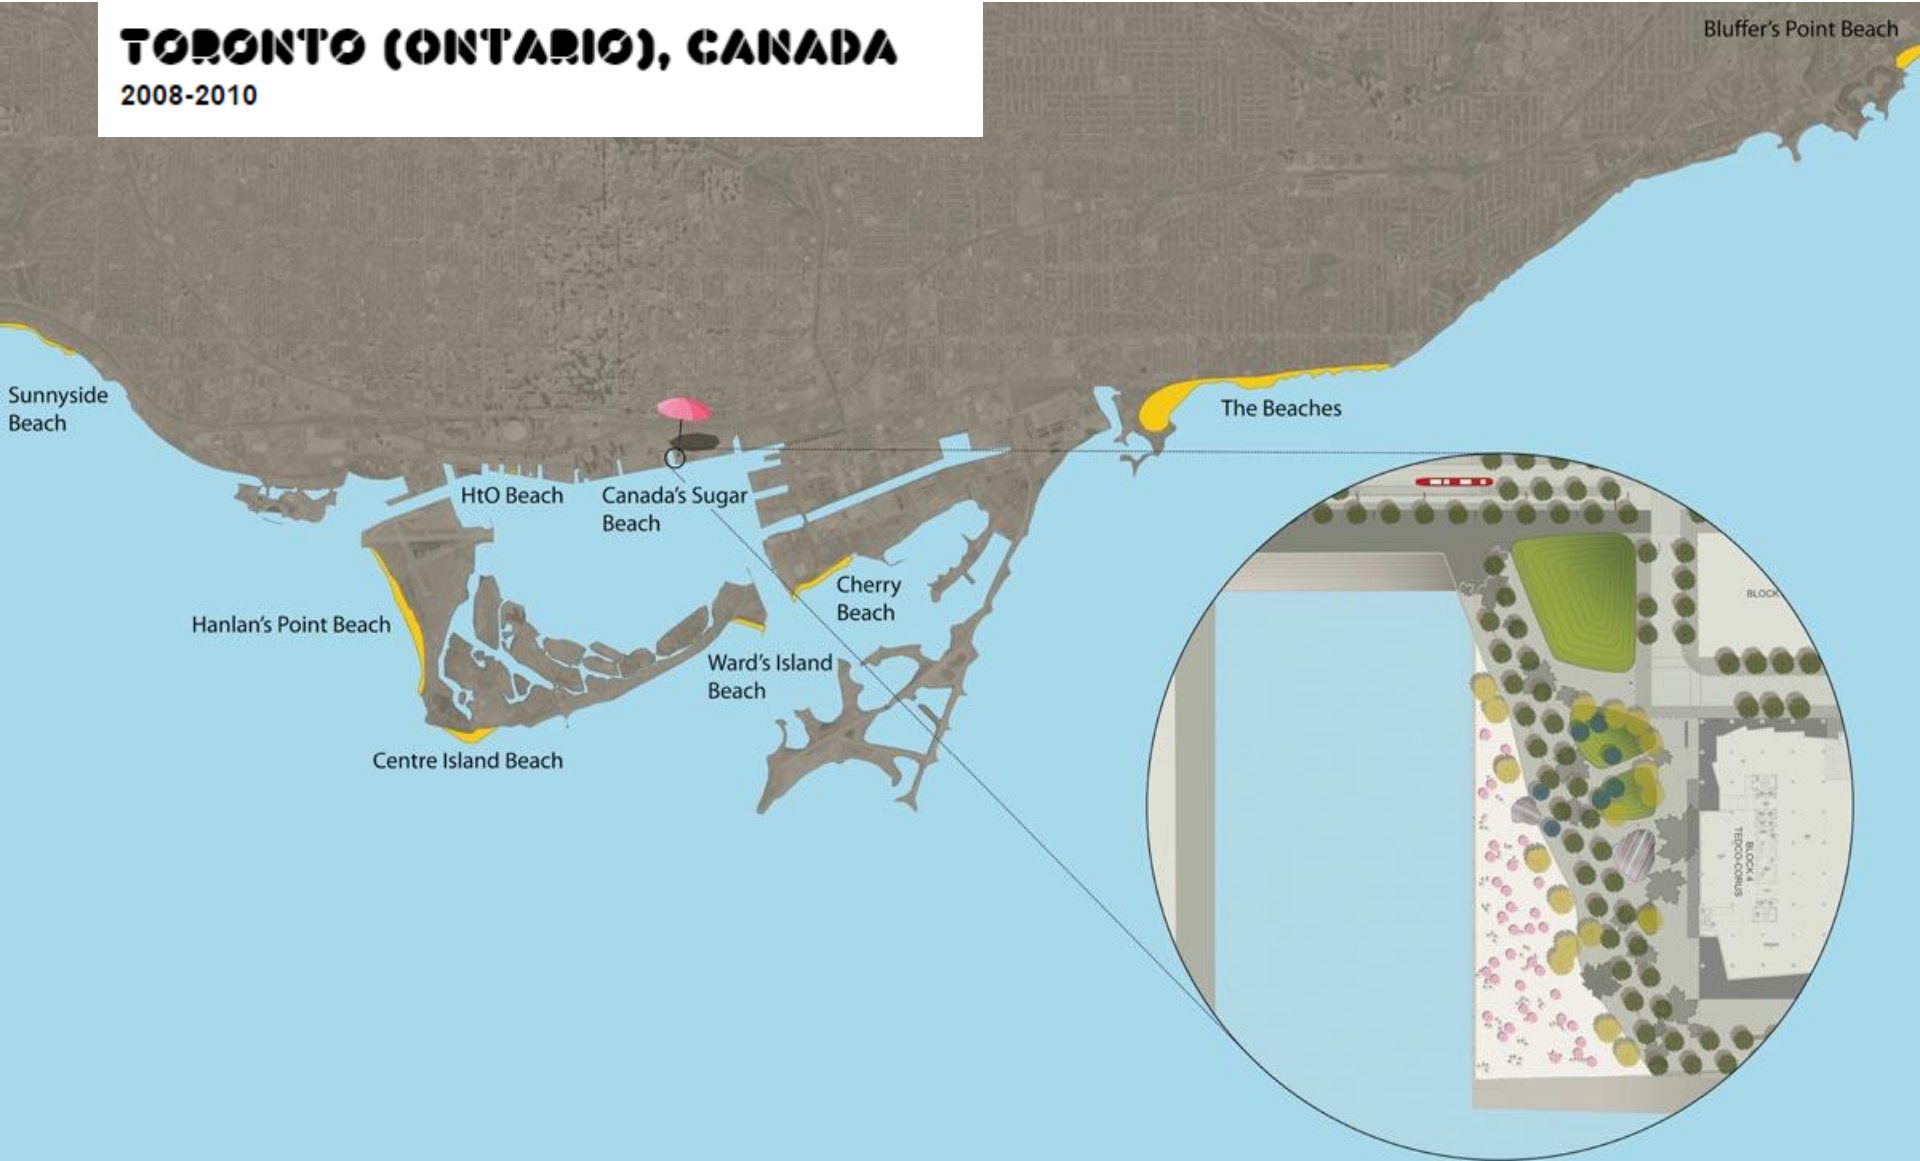

VIL

LETT

ET

ET

BOUL

HOTEL

LES OCEANES

SUGAR BEACH

TORONTO (ONTARIO), CANADA

2008-2010

NEDĚLNÍ ODPOLEDNE NA OSTROVĚ LA GRANDE JATTE A KOUPÁNÍ V ASNIÈRES GEORGES-PIERRE SEURAT

JAMES URBAN

H/O - URBAN BEACH

TORONTO (ONTARIO), CANADA

2003-2007

FOUR SEASONS HOTEL AND RESIDENCES

TORONTO (ONTARIO), CANADA

2006-2012

YORKVILLE EMBODIES THE *DIALECTIC* BETWEEN THE 19th AND THE 21st CENTURY

Traditional + Contemporary

Neighborhood Scale + Hyper-urban Scale

Victorian Home + Modern Skyscraper