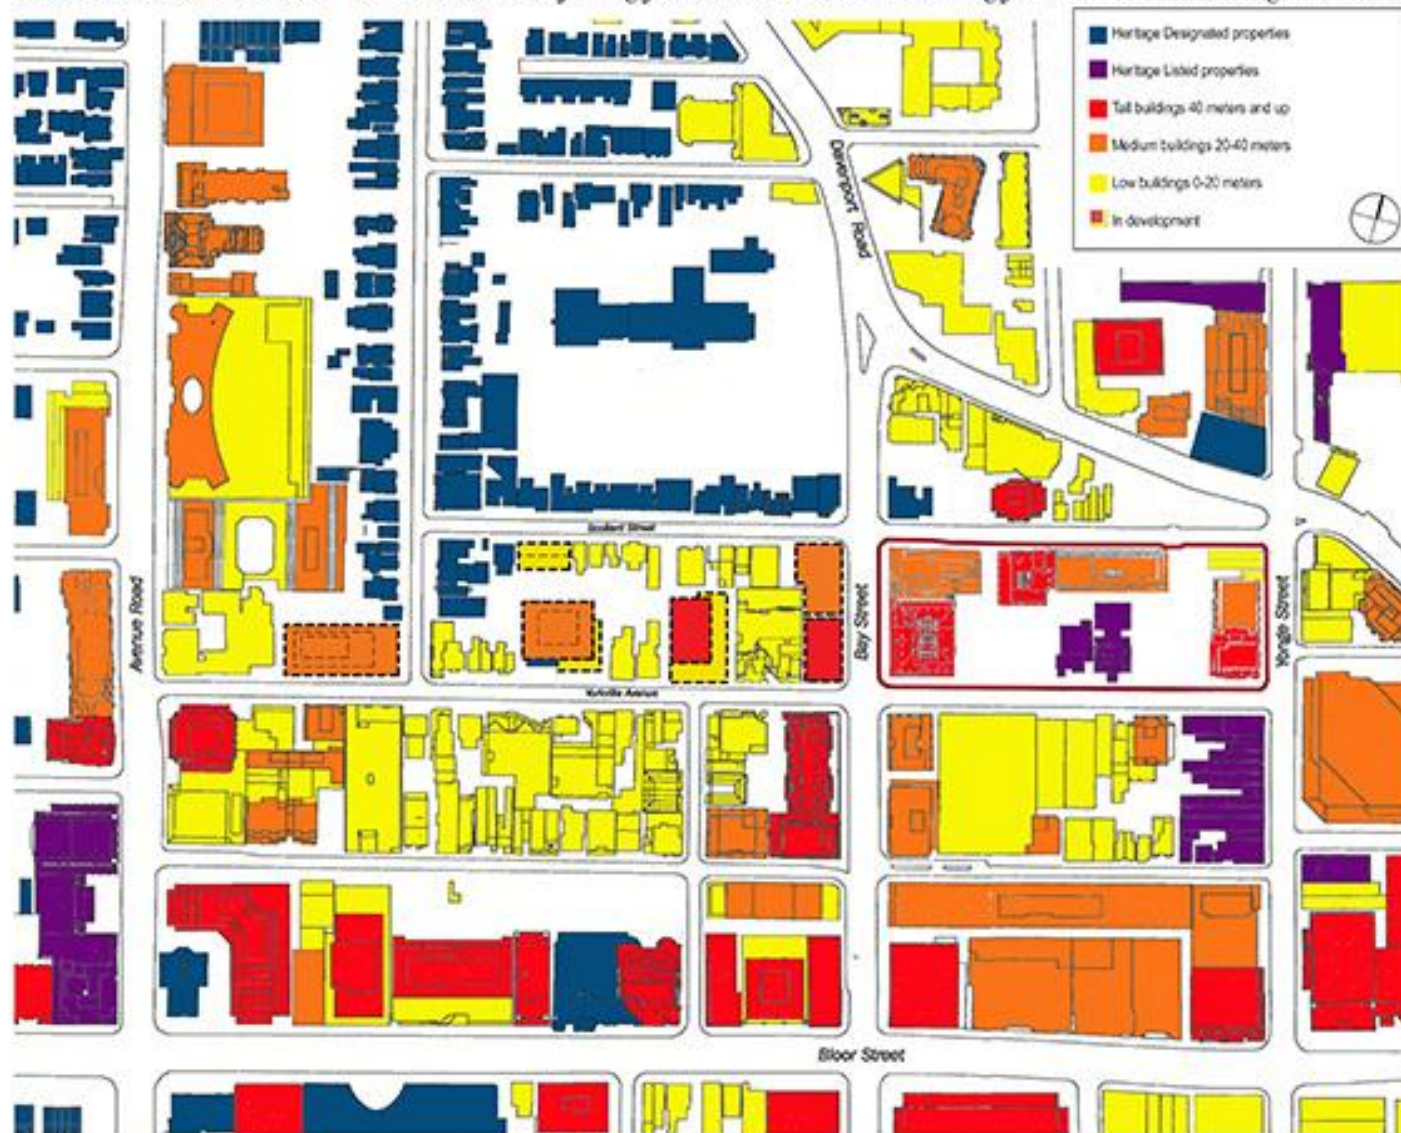

TORONTO (ONTARIO), CANADA

2006-2012

YORKVILLE EMBODIES THE *DIALECTIC* BETWEEN THE 19th AND THE 21st CENTURY

Traditional + Contemporary

Neighborhood Scale + Hyper-urban Scale

Victorian Home + Modern Skyscraper

***DIALECTIC:** the contradiction between two conflicting forces viewed as the determining factor in their continuing interaction.*

HOTEL LOBBY

URBAN CARPET

ROSE GARDEN

FIREHALL

PUBLIC LIBRARY

PUBLIC PARK

NOZZY PARK