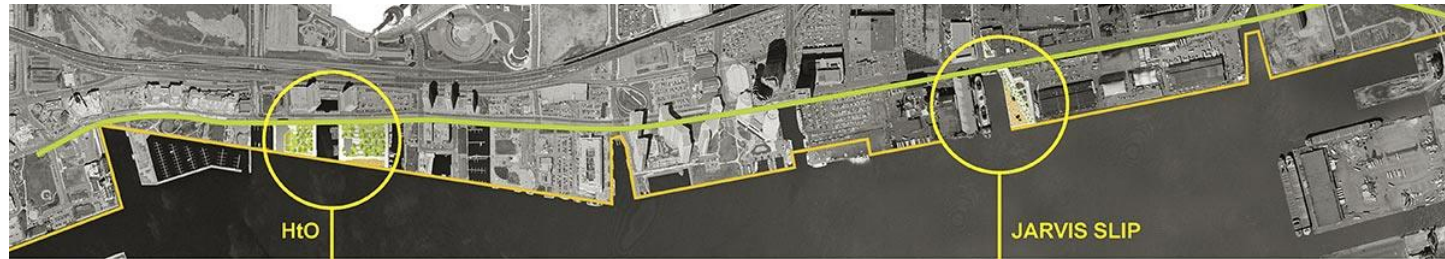

H/O - URBAN BEACH

TORONTO (ONTARIO), CANADA

2003-2007